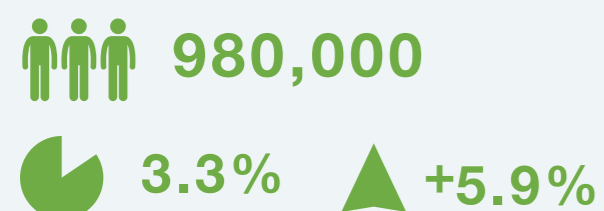

SOUTH/CENTRAL AMERICA Passenger Volume