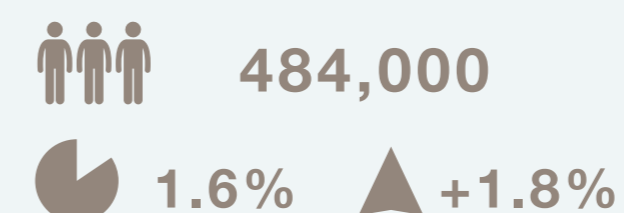

OTHER Passenger Volume

Number of Passengers

Percentage of total passenger volume

Growth rate since previous year