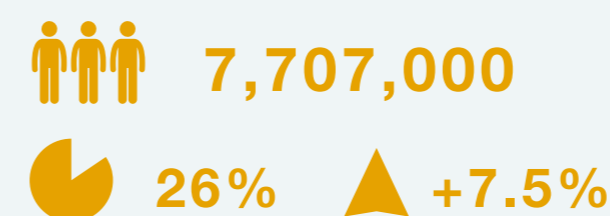

EUROPE Passenger Volume