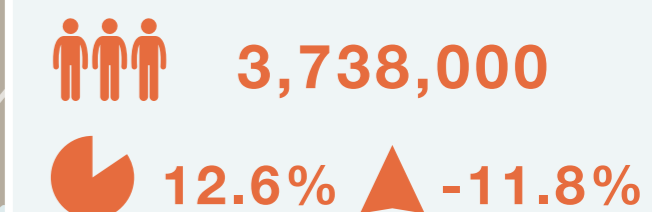

ASIA Passenger Volume