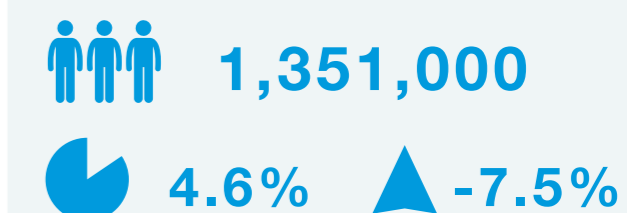

AUSTRALIA/NZ/PACIFIC Passenger Volume